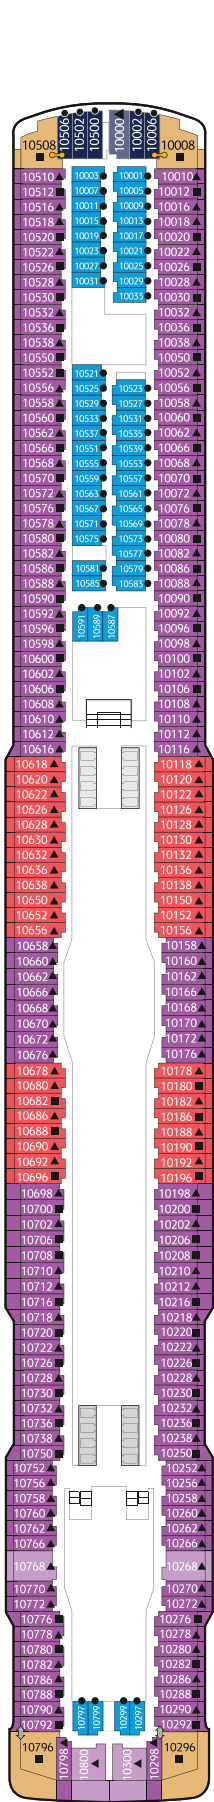

DECK 10

Suites, Balcony Deluxe, Balcony, Oceanview & Interior Staterooms