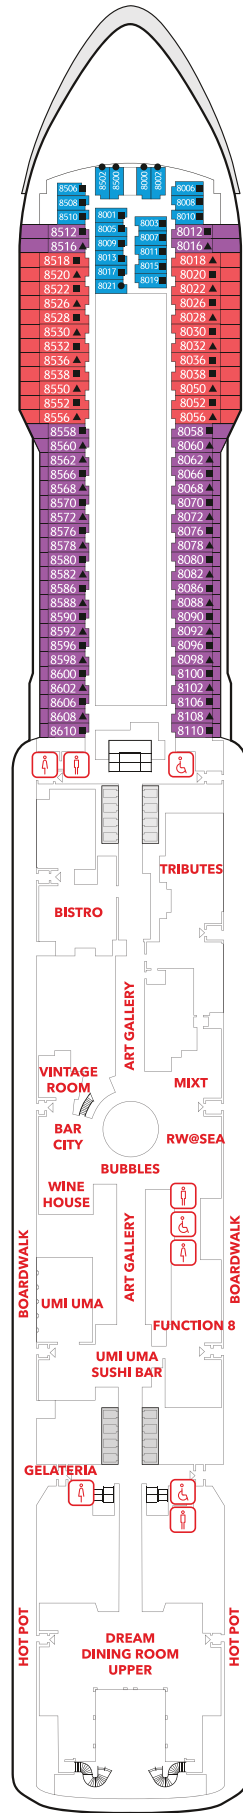

DECK 8

Restaurants, Bars, Lounges & Multi-purpose Venue, Balcony Deluxe, Balcony & Interior Staterooms