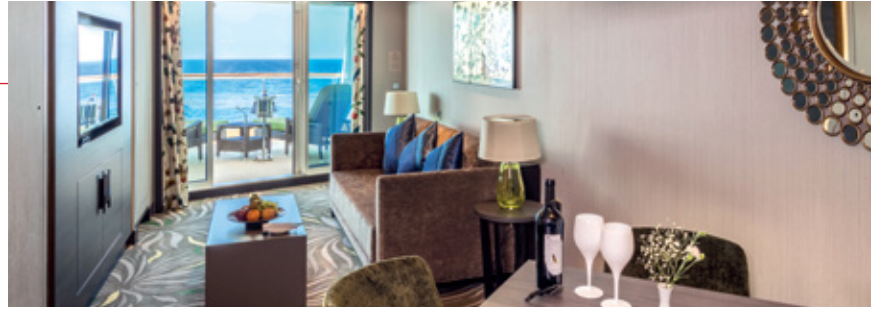

PALACE DELUXE PREMIUM

From 41 - 61 sq.m

Max Occupancy 4

Deck 9 / 10 / 11 / 12 / 13 / 15

1 King-size Bed + 1 Double
Sofa Bed