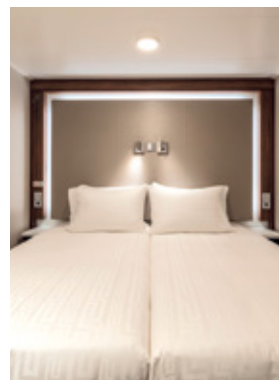

INTERIOR STATEROOM

From 13 - 14 sq.m

Max Occupancy 2 - 4^

Deck 5 / 8 / 9 / 10 / 11 /

12 / 13 / 15

2 Single Beds / 2 Single Beds

+ 1 Ceiling Pullman bed / 1

Single Bed + 1 Pullman Bed +

Double Sofa Bed

* The maximum occupancy of designated Palace Penthouses can be up to 6 guests upon request, subject to stateroom availability.

^ The above image is for a stateroom configuration for 2 persons - other stateroom configurations for 3 persons and 4 persons are also available.