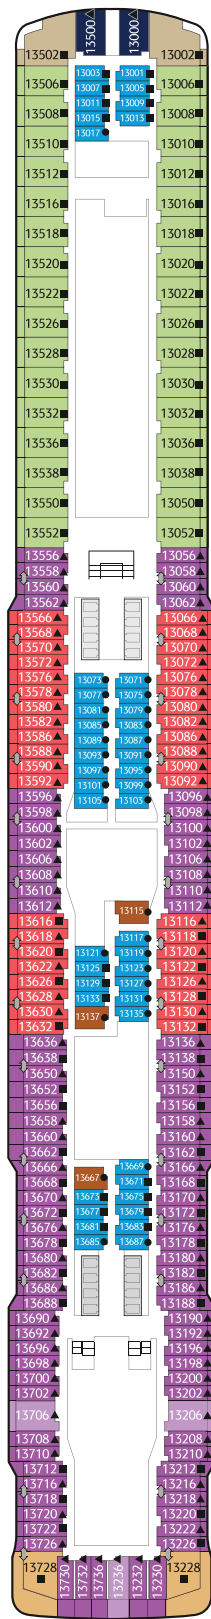

DECK 13

Suites, Balcony Deluxe, Balcony, Oceanview & Interior Staterooms