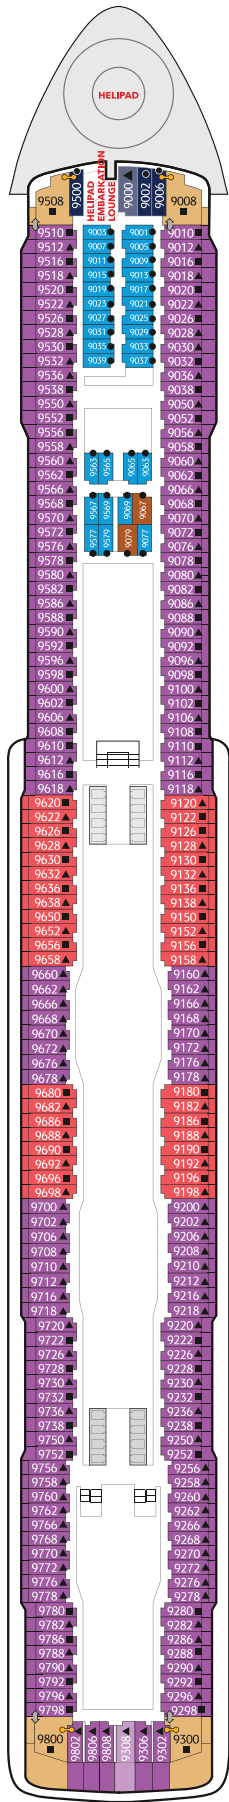

DECK 9

Suites, Balcony Deluxe, Balcony, Oceanview & Interior Staterooms, Helipad