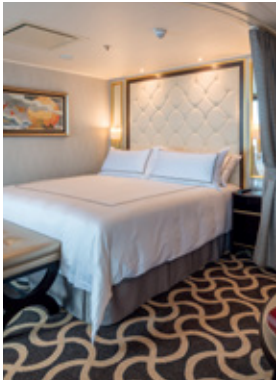

Max Occupancy 4

Deck 9 / 10 / 11 / 12 / 13 / 15

1 King-size Bed + 1 Double
 Sofa Bed

PALACE DELUXE SUITE

From 41 sq.m

Max Occupancy 4

Deck 15

1 Queen-size Bed + 1 Double
 Sofa Bed