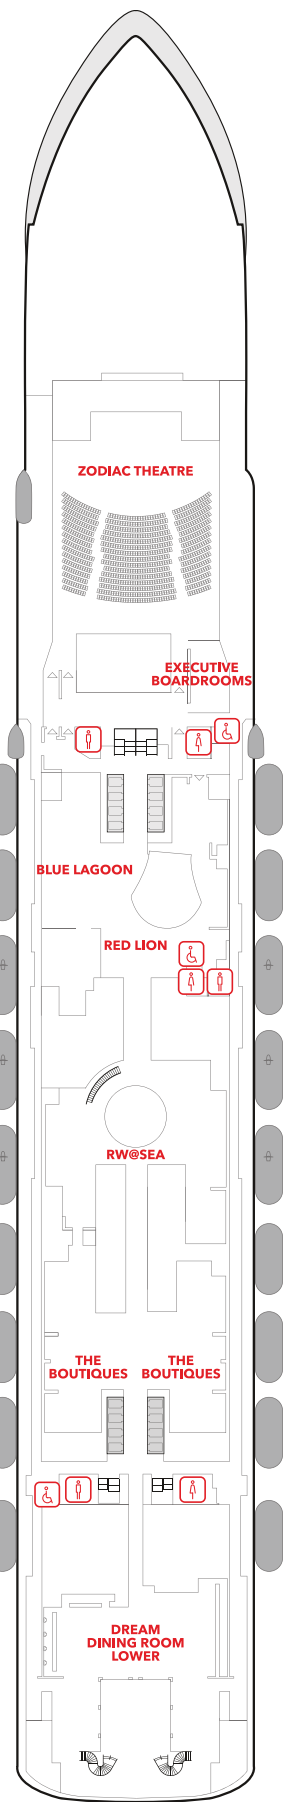

DECK 7

Main Theatre, Executive Boardrooms, Restaurants, Retail Venues & Entertainment Venues