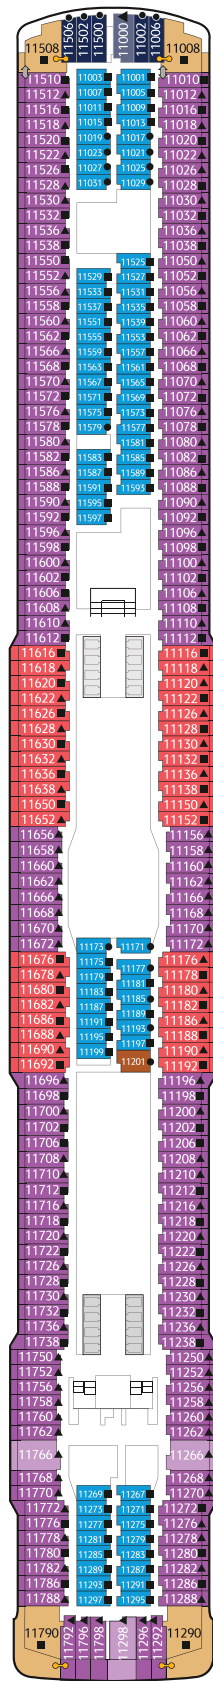

DECK 11

Suites, Balcony Deluxe, Balcony, Oceanview & Interior Staterooms