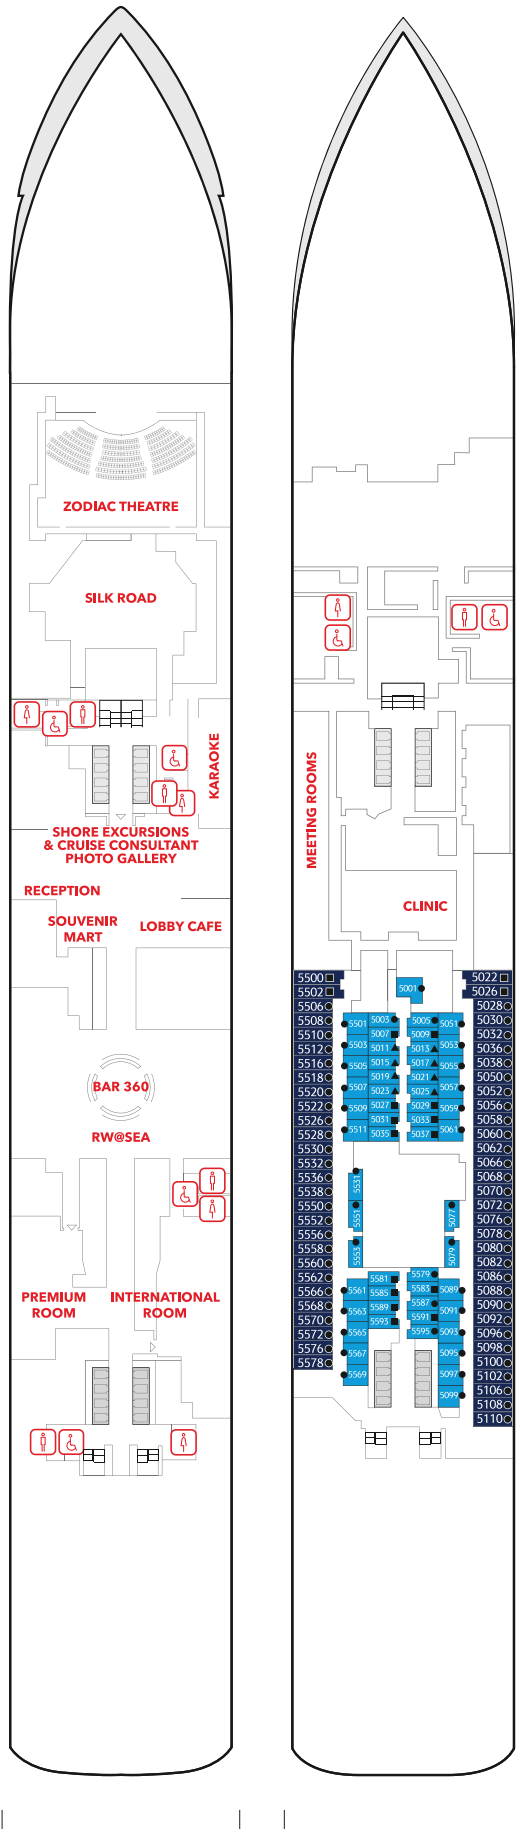

Max Occupancy 3 - 4 / 2 - 4

Deck 8 / 9 / 10 / 11 / 12 / 13 / 15

1 Queen-size Bed + 1 Single

Sofa Bed / 1 Single Sofa Bed

+ 1 Ceiling Pullman Bed / 1

Double Sofa Bed

OCEANVIEW STATEROOM

From 16 - 35 sq.m

DECK 11

Suites, Balcony Deluxe, Balcony, Oceanview & Interior Staterooms

DECK 10

Suites, Balcony Deluxe, Balcony, Oceanview & Interior Staterooms

DECK 9

Suites, Balcony Deluxe, Balcony, Oceanview & Interior Staterooms, Helipad

DECK 8

Restaurants, Bars, Lounges & Multi-purpose Venue, Balcony Deluxe, Balcony & Interior Staterooms

DECK 7

Main Theatre, Executive Boardrooms, Restaurants, Retail Venues & Entertainment Venues

DECK 6

Main Lobby, Reception, Restaurant, Café, Lounges & Entertainment Venues

DECK 5

Asian Spa, Oceanview & Interior Staterooms

Restaurants & Bars	DECK	Teenagers & Children	DECK
Palm Court	19	Little Dreamers Club	16
Sun Deck Bar	17	Arcade	16, 6
The Lido*^	16		
Pool Deck Bar	16		
Crystal Life Cuisine	15		
Dream Dining Room Upper*	8		
Hot Pot	8		
Umi Uma	8		
Bistro	8		
Gelateria	8		
Bar City	8		
Dream Dining Room Lower*	7		
Blue Lagoon	7		
Red Lion	7		
Bar 360	6		
Lobby Cafe	6		
Silk Road	6		
The Palace	DECK	Sports & Recreation	DECK
Palace Pool Side Café	18	Waterslide Park	19
Palace Pool & Sun Deck	18	SportsPlex	19
Palace Gymnasium & Studio	18	Mini-Golf	18
Palace Spa	18	Rock Climbing Wall	18
Palace Restaurant	17	Ropes Course	18
Palace Lounge	17	Sun Deck	17
Palace Reception	17	Jogging Track	17
		Main Pool Deck	16
		Kids Water Park	16
		Boardwalk	8
Entertainment	DECK	Genting Club	DECK
Zouk Private Party Deck	18	Club	16
Zouk Beach Club	17	Lounge	16
Zouk	17		
RW@Sea	8,7,6		
Zodiac Theatre	7		
Karaoke	6		
International Room	6		
Premium Room	6		
Other Services	DECK		
Business Center	19		
Bridge Viewing Room	15		
Helipad Embarkation Lounge	9		
Tributes	8		
Executive Boardrooms	7		
Reception	6		
Shore Excursions	6		
Cruise Consultant	6		
Clinic	5		
Meeting Rooms	5		