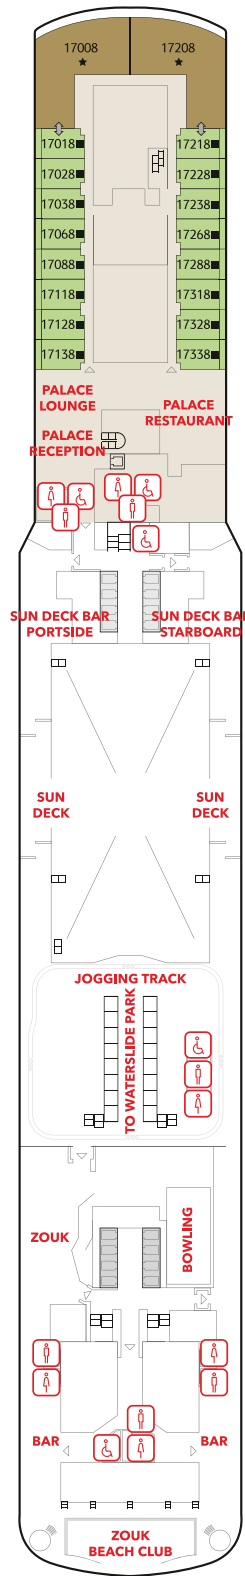

The Palace, Ropes Course, Mini-Golf, Rock Climbing Wall & Zouk Private Party Deck

DECK 17

The Palace, Suites, Zouk & Zouk Beach Club