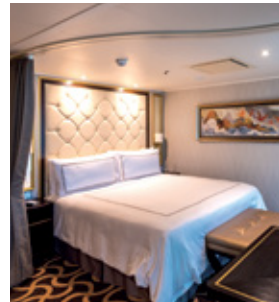

PALACE DELUXE SUITE

From 41 sq.m

Max Occupancy 4

Deck 15

1 Queen-size Bed + 1 Double
Sofa Bed