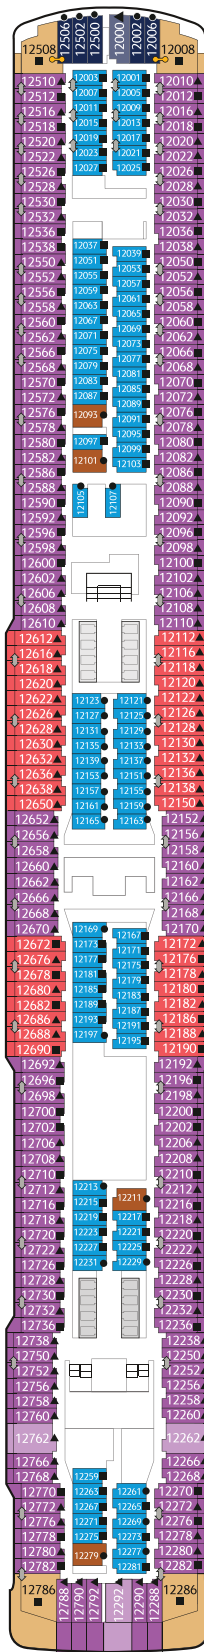

DECK 12

Suites, Balcony Deluxe, Balcony, Oceanview & Interior Staterooms