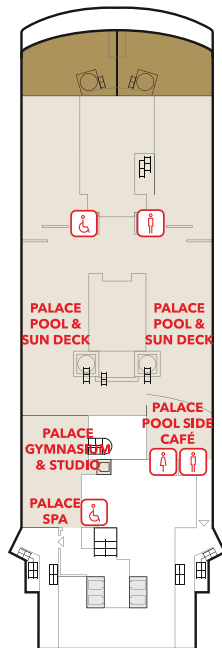

Deck 5 / 8 / 9 / 10 / 11 /

12 / 13 / 15

2 Single Beds / 2 Single Beds

+ 1 Ceiling Pullman bed / 1

Single Bed + 1 Pullman Bed +

Double Sofa Bed

* The maximum occupancy of designated Palace Penthouses can be up to 6 guests upon request, subject to stateroom availability.

^ The above image is for a stateroom configuration for 2 persons - other stateroom configurations for 3 persons and 4 persons are also available.

Genting Dream Deck Plans

DECK 19

Lounge, Business Centre & SportsPlex

DECK 18

The Palace, Ropes Course, Mini-Golf, Rock Climbing Wall & Zouk Private Party Deck

DECK 17

The Palace, Suites, Zouk & Zouk Beach Club

DECK 16

Genting Club, Suites, Entertainment Venues, Water Activities & Restaurant