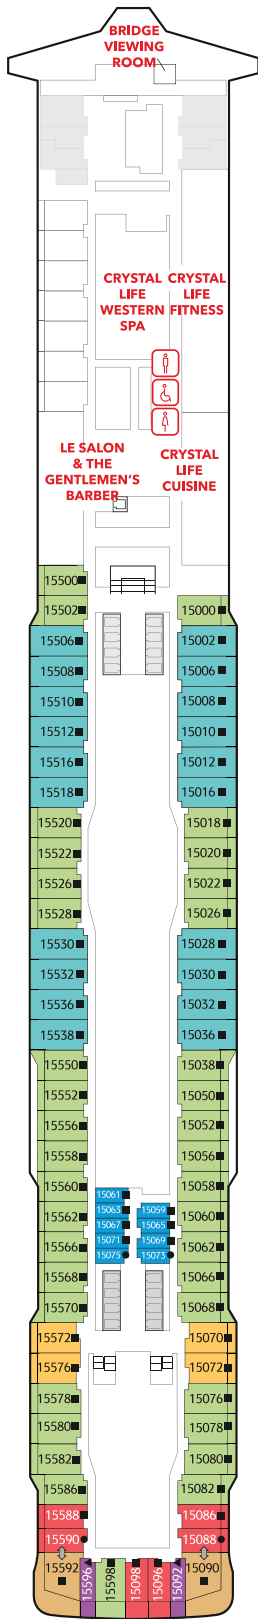

DECK 15

Western Spa, Fitness Centre, Suites, Balcony Deluxe, Balcony & Interior Staterooms