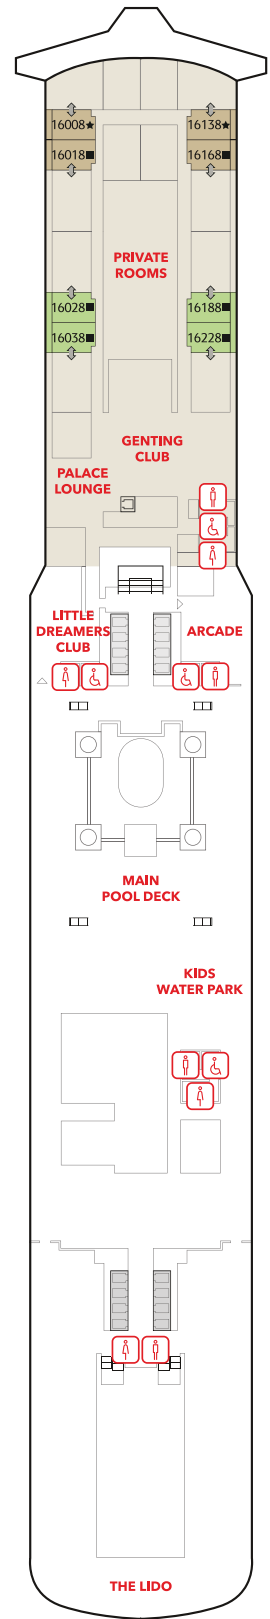

DECK 16

Genting Club, Suites, Entertainment Venues, Water Activities & Restaurant