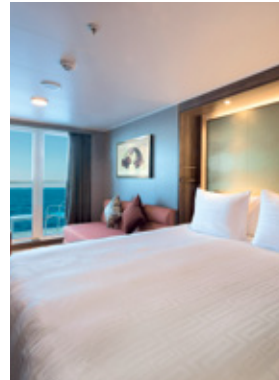

BALCONY/BALCONY DELUXE STATEROOM

From 20 sq.m /

From 22 - 28 sq.m

Max Occupancy 3 - 4 / 2 - 4

Deck 8 / 9 / 10 / 11 / 12 / 13 / 15

1 Queen-size Bed + 1 Single

Sofa Bed / 1 Single Sofa Bed

+ 1 Ceiling Pullman Bed / 1

Double Sofa Bed