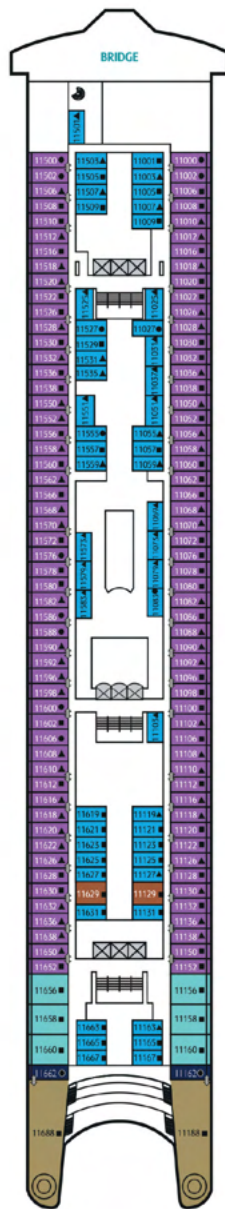

DECK 11
The Palace, Suites, Balcony
Staterooms, Oceanview
Staterooms & Interior
Staterooms