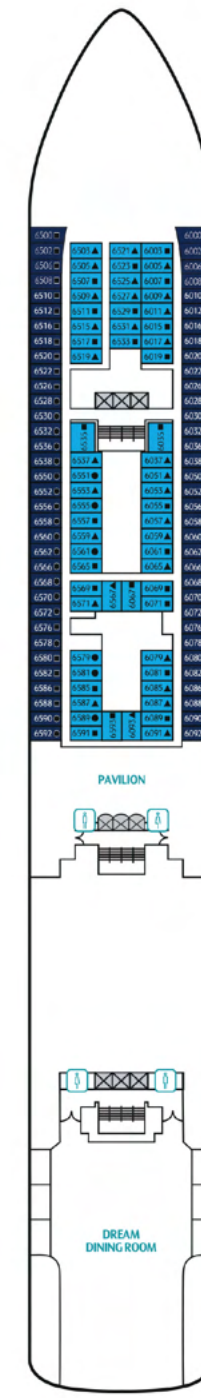

DECK 6
Restaurants, Oceanview
Staterooms & Interior
Staterooms