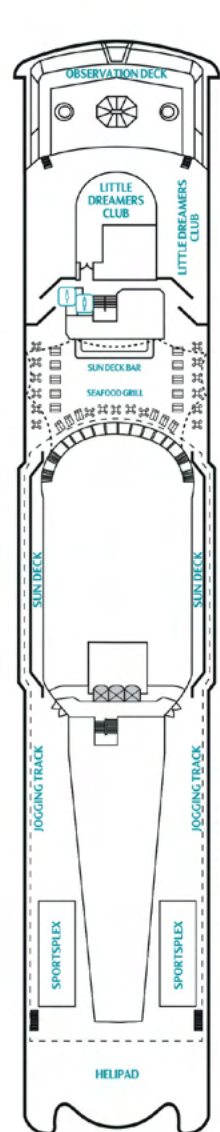

Resorts World One Deck Plans

DECK 13
Sports Facilities,
Restaurant and Bar