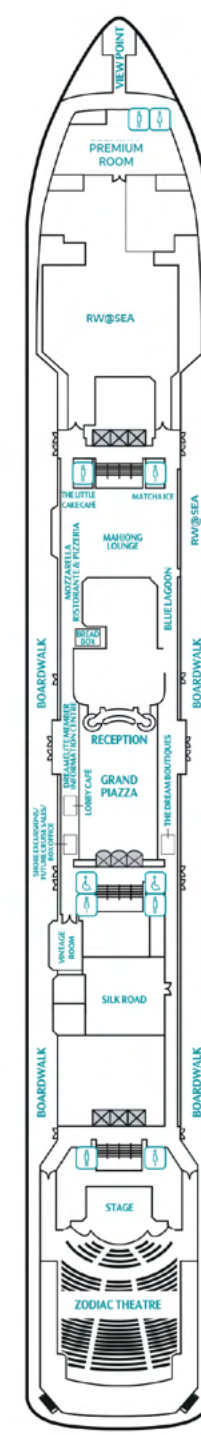

DECK 7
Main Lobby, Main Theatre,
Restaurants & Cafés