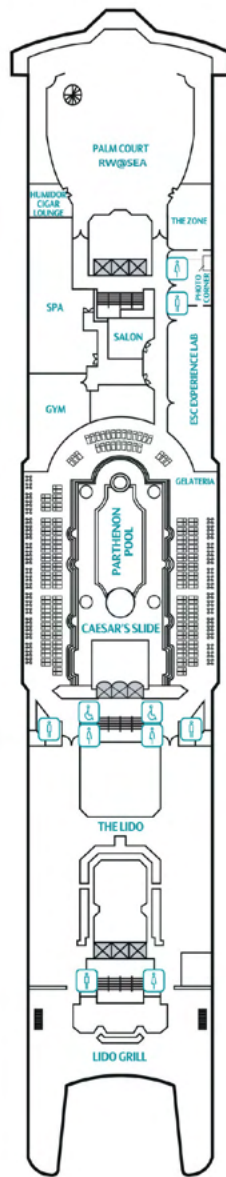

DECK 12
Water Activities, Spa,
Gym, Salon, Lounge, ESC
Experience Lab, The Zone