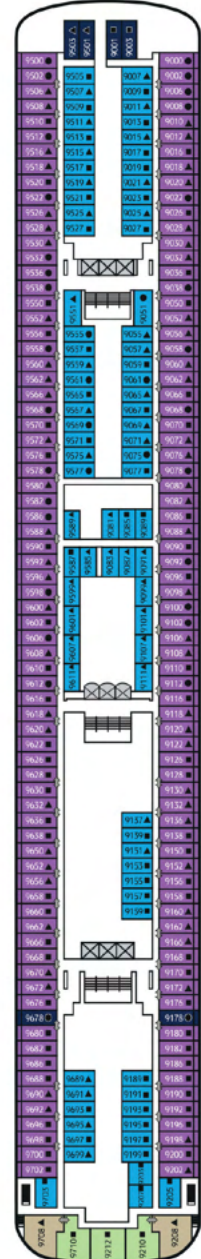

DECK 9
Suites, Balcony Staterooms
& Interior Staterooms