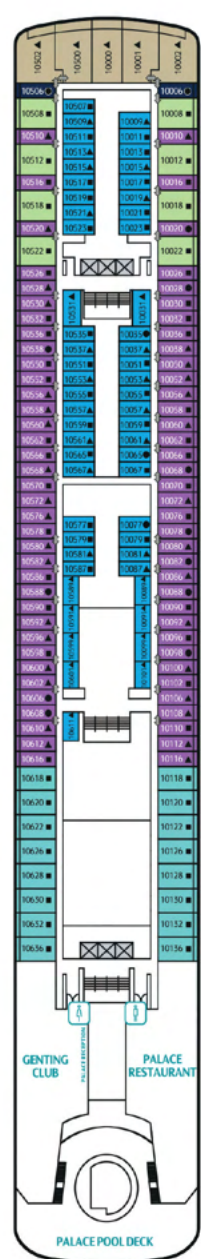

DECK 10
The Palace, Genting Club,
Suites, Balcony Staterooms
& Interior Staterooms